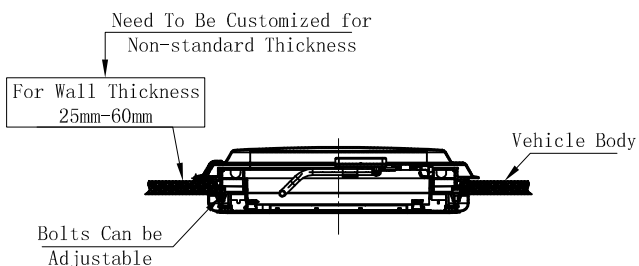

**Fitting Diagram:**

**Specifications:**

Ordering Size (W*H. mm)	Cut Hole Size (W*H. mm)	Overall Size (W*H. mm)	Net Weight (kg)	Cut Hole Corner Radius
500*500	500*500	574*574	6.74	4-R70
700*500	700*500	774*574	9.30	4-R70
800*500	800*500	874*574	10.58	4-R70

W/H:width/height of the door fitting surface,unit:mm

**Description**

Type: roof window

Main Material: High quality aluminum alloy top frame;  
ABS inner frame with LED lights Double glazed  
anti-UV acrylic cover

Color: top frame: black,white,silver gray  
inner frame: white  
glass: transparent gray  
insect net: white  
sunshade: white

Opening angle: 70°

Installation Method: clamping installation

Fitting: 25-35mm, 35-45mm, 45-55mm, 50-60mm(standard)  
Other thickness can be fitted after customized treatment