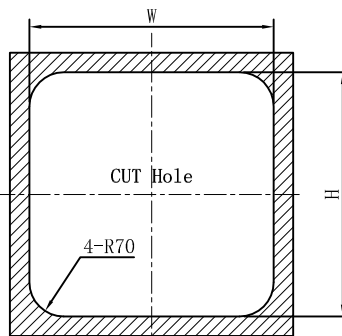

**Fitting Diagram:**

**Specifications:**

Ordering Size (W*H. mm)	Cut Hole Size (W*H. mm)	Overall Size (W*H. mm)	Net Weight (kg)	Cut Hole Corner Radius
500*500	500*500	574*574	6.74	4-R70
700*500	700*500	774*574	9.30	4-R70
800*500	800*500	874*574	10.58	4-R70

W/H:width/height of the door fitting surface,unit:mm

**Description**

Type: roof window

Main Material: High quality aluminum alloy top frame;  
ABS inner frame with LED lights Double glazed  
anti-UV acrylic cover

Color: top frame: black,white,silver gray  
inner frame: white  
glass: transparent gray  
insect net: white  
sunshade: white

Opening angle: 70°

Installation Method: clamping installation

Fitting: 25-35mm, 35-45mm, 45-55mm, 50-60mm(standard)  
Other thickness can be fitted after customized treatment